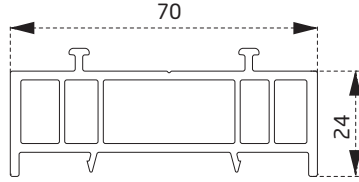

PDR2060BY
24 mm Dekoratif Cam Çıtası 24mm
Decorative Glazing Bead

PDR2160BY
30 mm Cam Çıtası
30 mm Glazing Bead

YARDIMCI PROFİLLER / AUXILIARY PROFILES

PTS3660BY Dekoratif
Pervaz Profili
*Decorative Casing
Profile*