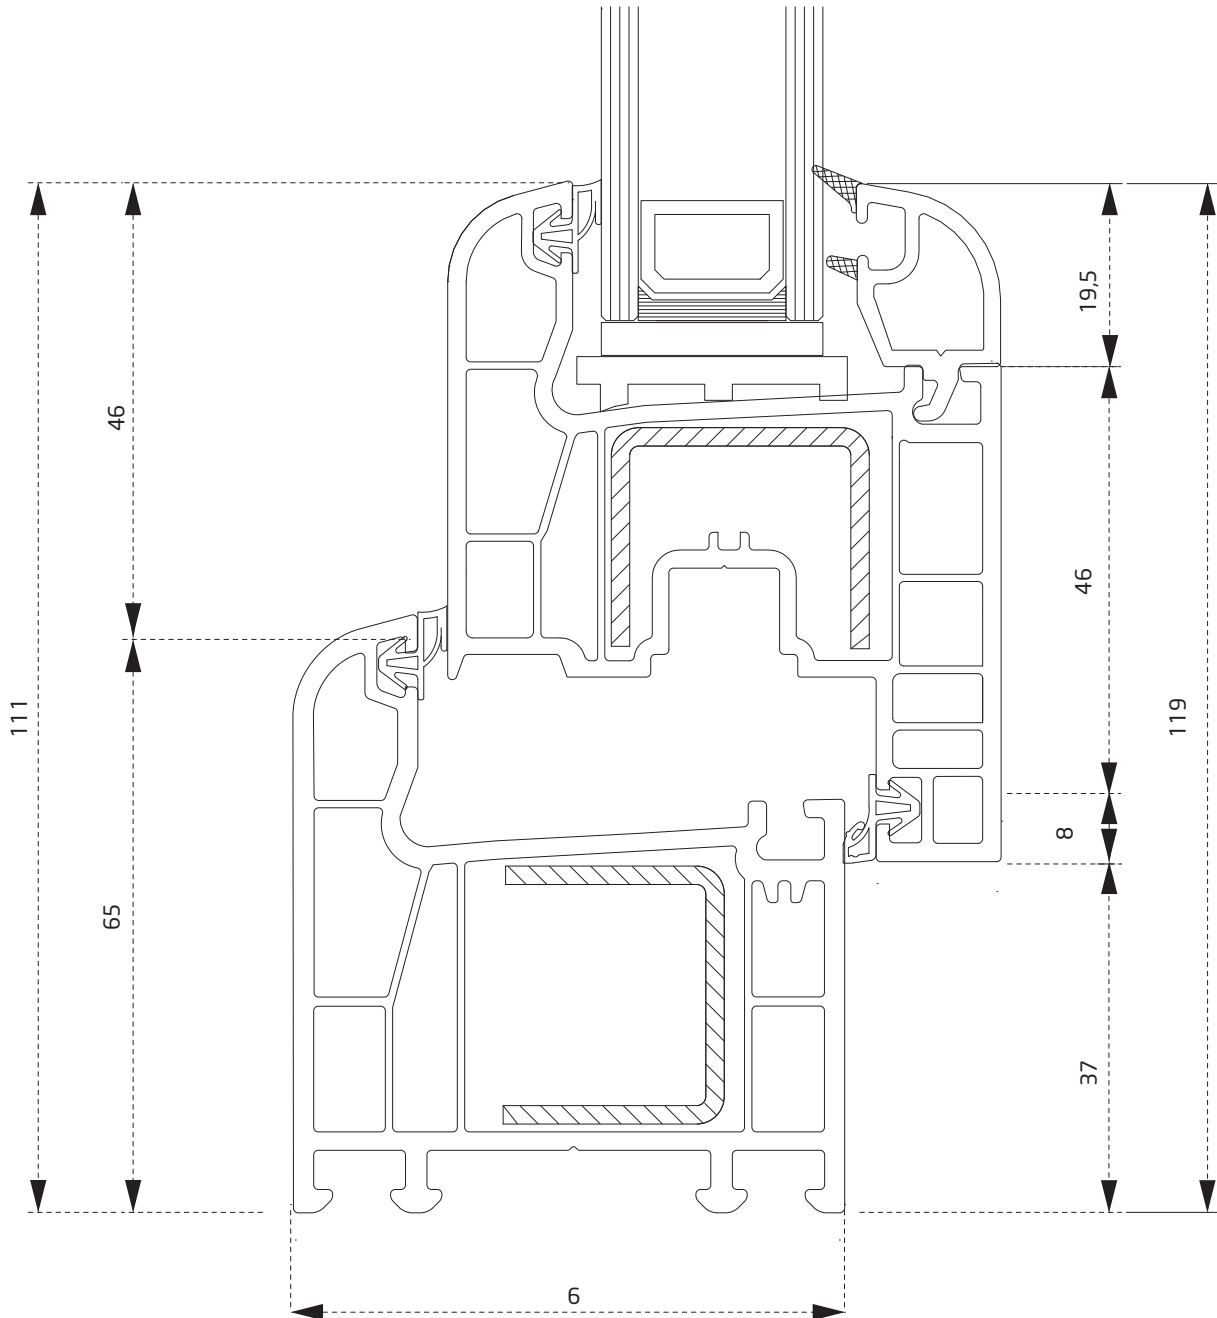

Kraft Eco 60

BİRLEŞİM DETAYI / COMBINATION DETAIL