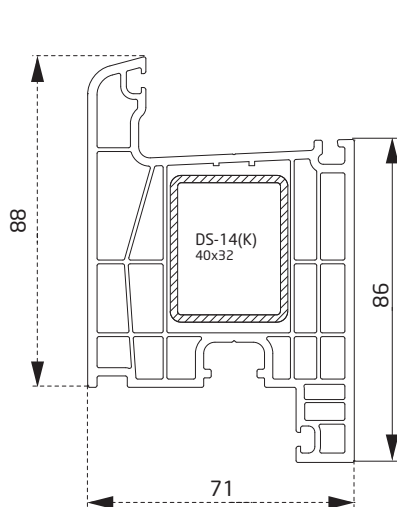

PDR0460BY
Kapı Profili
Opening Door Profile