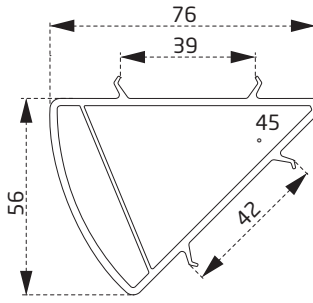

PDR2960BY
45° Köşe Dönüş
Adaptörü *45° Corner
Angle Adapter*