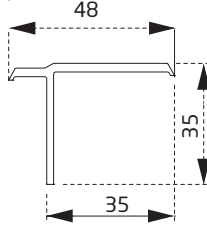

PVN1760BY
20 mm Cam Çıtası
20 mm Glazing Bead

PVN2160BY
30 mm Cam Çıtası
30 mm Glazing Bead

Kräft 60

YARDIMCI PROFİLLER / AUXILIARY PROFILES

PTS3660BY
Dekoratif Pervaz Profili
Decorative Casing Profile

PTS3160BY
Asimetrik T
T Covering