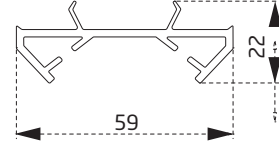

PVN1760BY
20 mm Cam Çıtası
20 mm Glazing Bead

PVN2160BY
30 mm Cam Çıtası
30 mm Glazing Bead

Kräft 60

YARDIMCI PROFİLLER / AUXILIARY PROFILES

PTS3660BY
Dekoratif Pervaz Profili
Decorative Casing Profile

PTS3160BY
Asimetrik T
T Covering