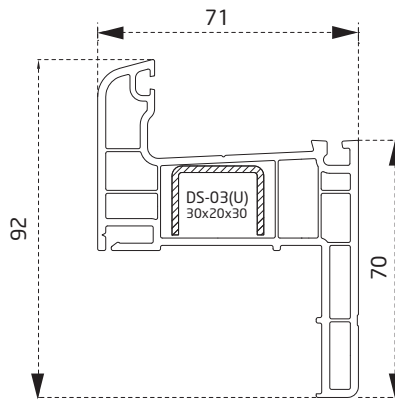

Sherwood
Sherwood

Antrasit
Anthracite

Vizon
Mink

Kraft 70

ANA PROFİLLER / MAIN PROFILES

PDR0160BY
Kasa Profili
Frame Profile

PDR0860BY
Pervazlı Kasa Profili
Casing Frame Profile

PDR0260BY
Kanat Profili
Sash Profile