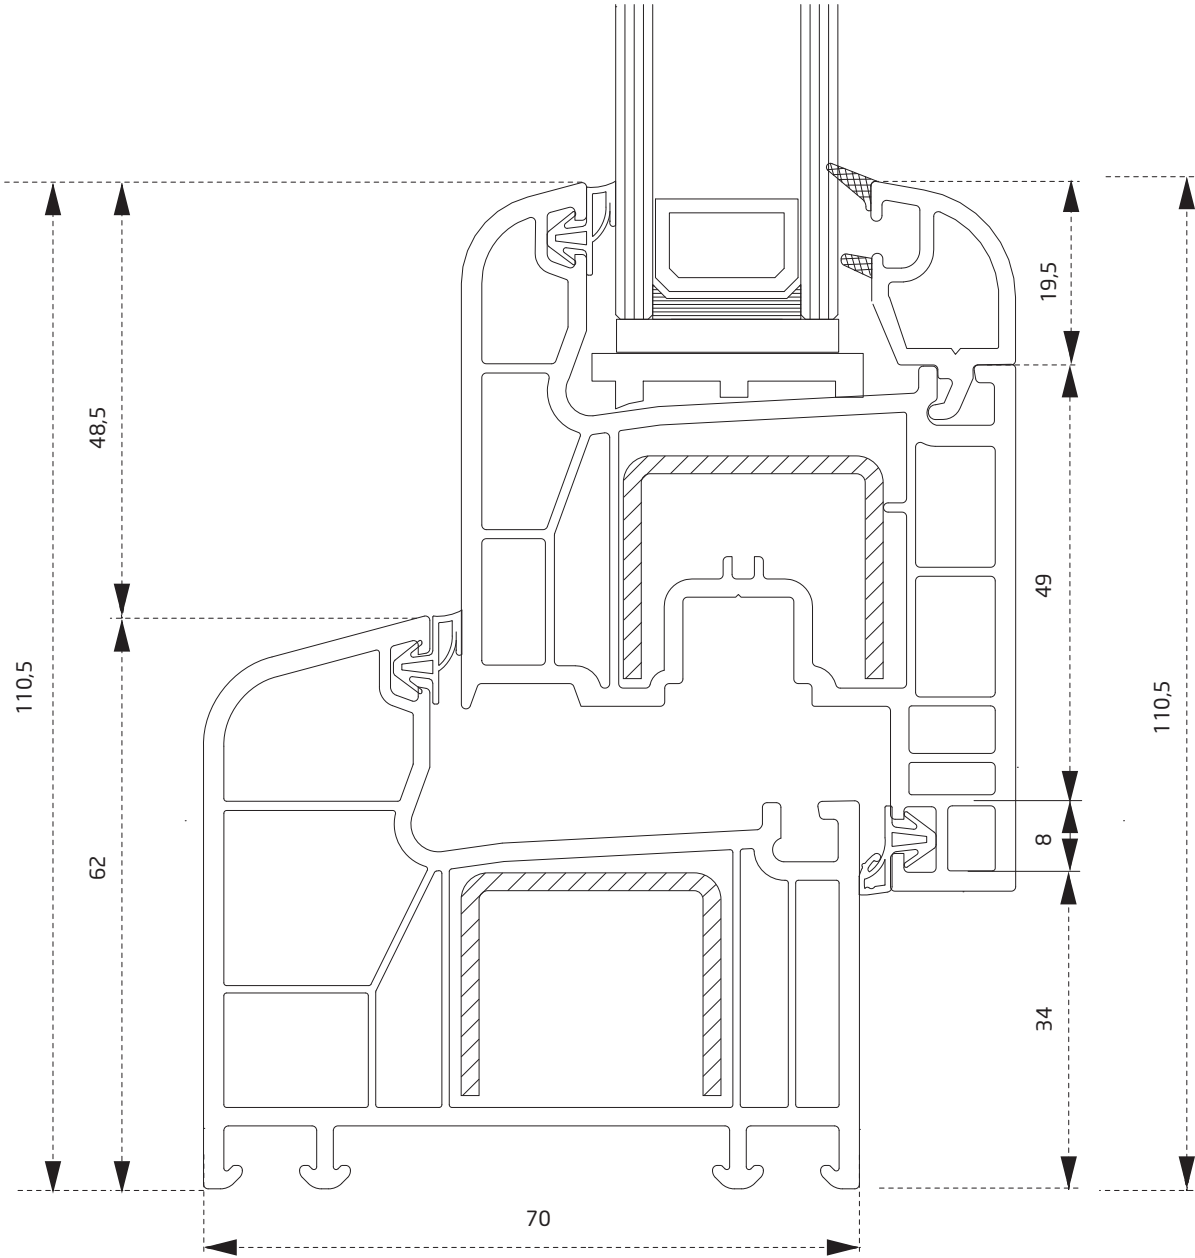

PTS3560BY
Pervaz Profili
Casing Profile

PTS2260BY
20 mm lambri
20 mm paneling

PTS2360BY
24 mm lambri
24 mm paneling

Kraft 70 / 60

BİRLEŞİM DETAYI / COMBINATION DETAIL

Kraft 70 / 60

BİRLEŞİM DETAYI / COMBINATION DETAIL