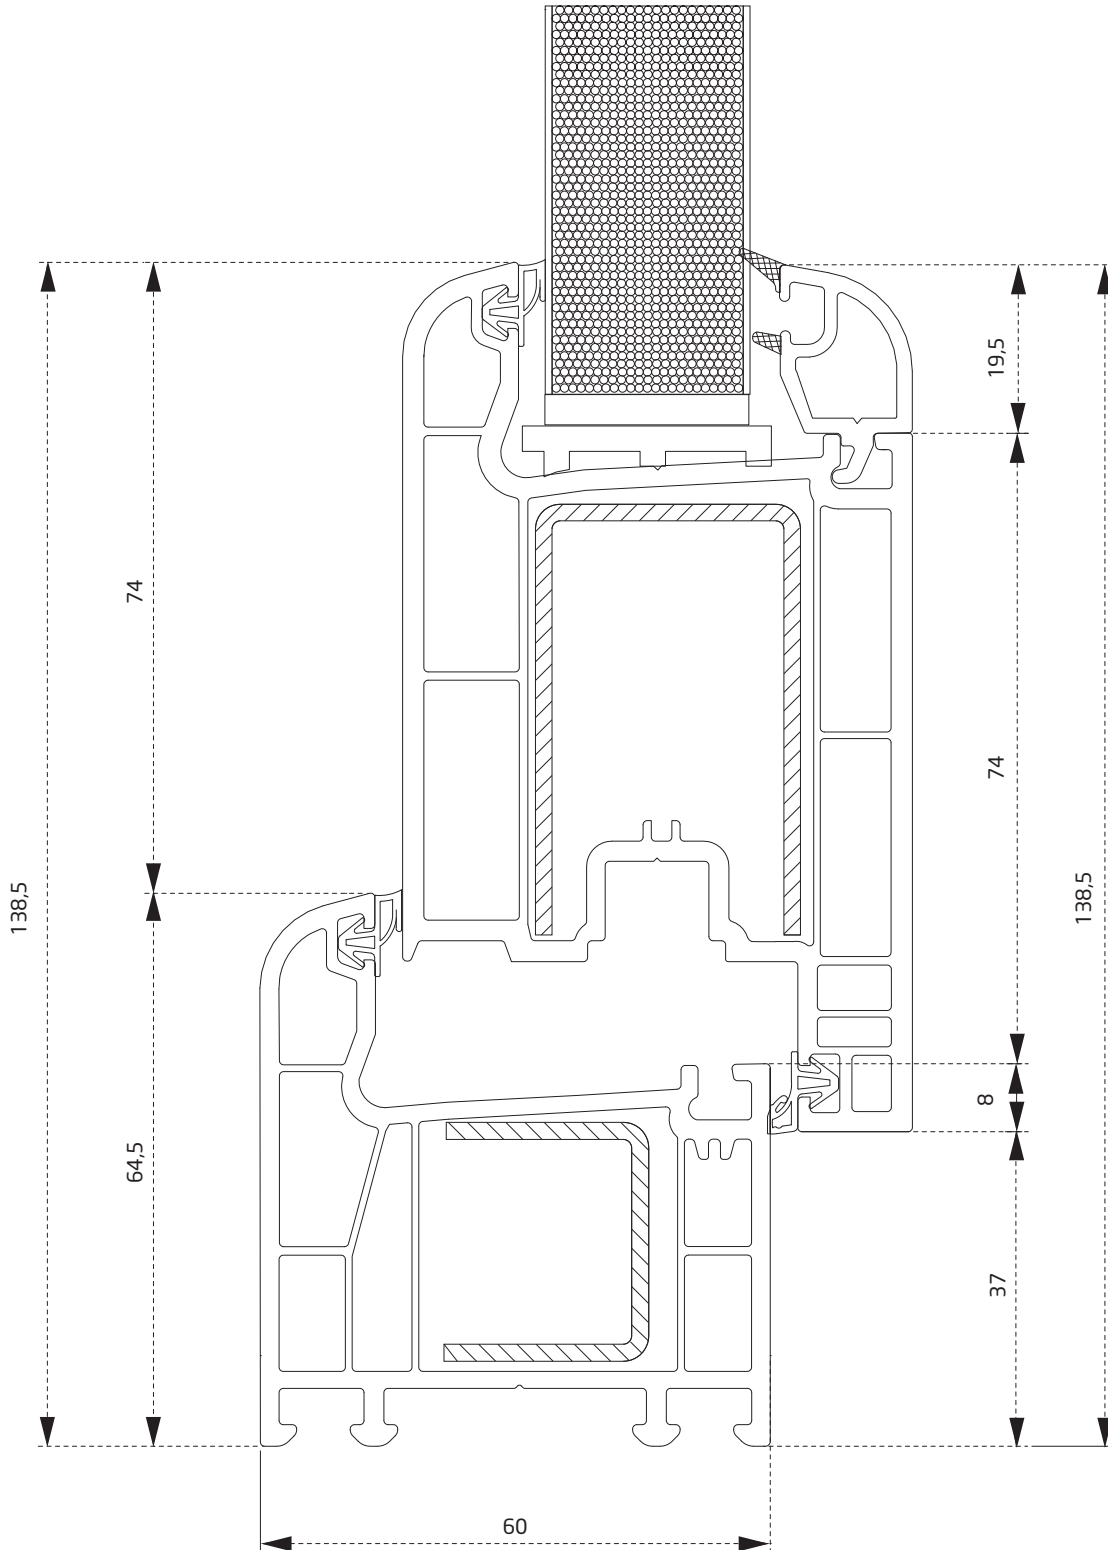

Kräft 60

BİRLEŞİM DETAYI / COMBINATION DETAIL