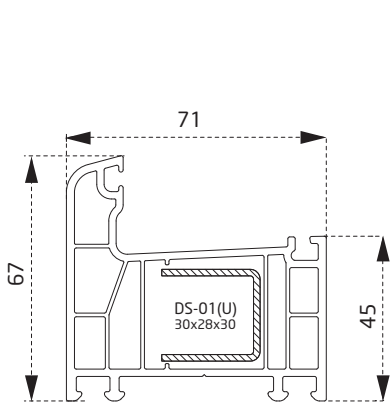

Kraft 70

ANA PROFİLLER / MAIN PROFILES

PDR0160BY
Kasa Profili
Frame Profile