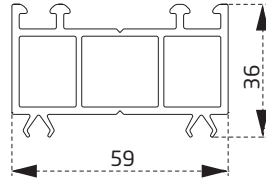

PEX3760BY
Kasa Yükseltme Profili
Frame Joint Profile