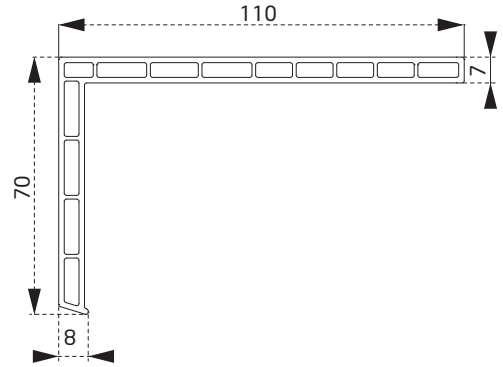

Kräft 60

YARDIMCI PROFİLLER / AUXILIARY PROFILES

PTS2460BY
İnce Bağ
Coupling Profile

PTS3560BY
Pervaz Profili
Casing Profile