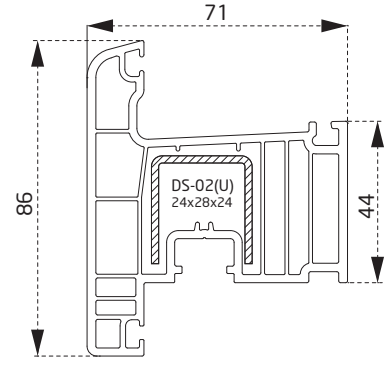

PDR5260BY
Dışa Kanat Profili
Outside Sash Profile