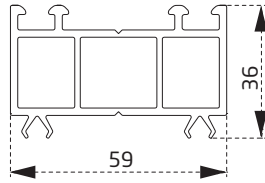

PEX3760BY
Kasa Yükseltme Profili
Frame Joint Profile