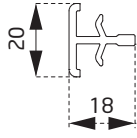

PTS2460BY
İnce Bağ
Coupling Profile