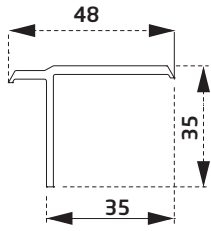

PTS3160BY
Asimetrik T
T Covering