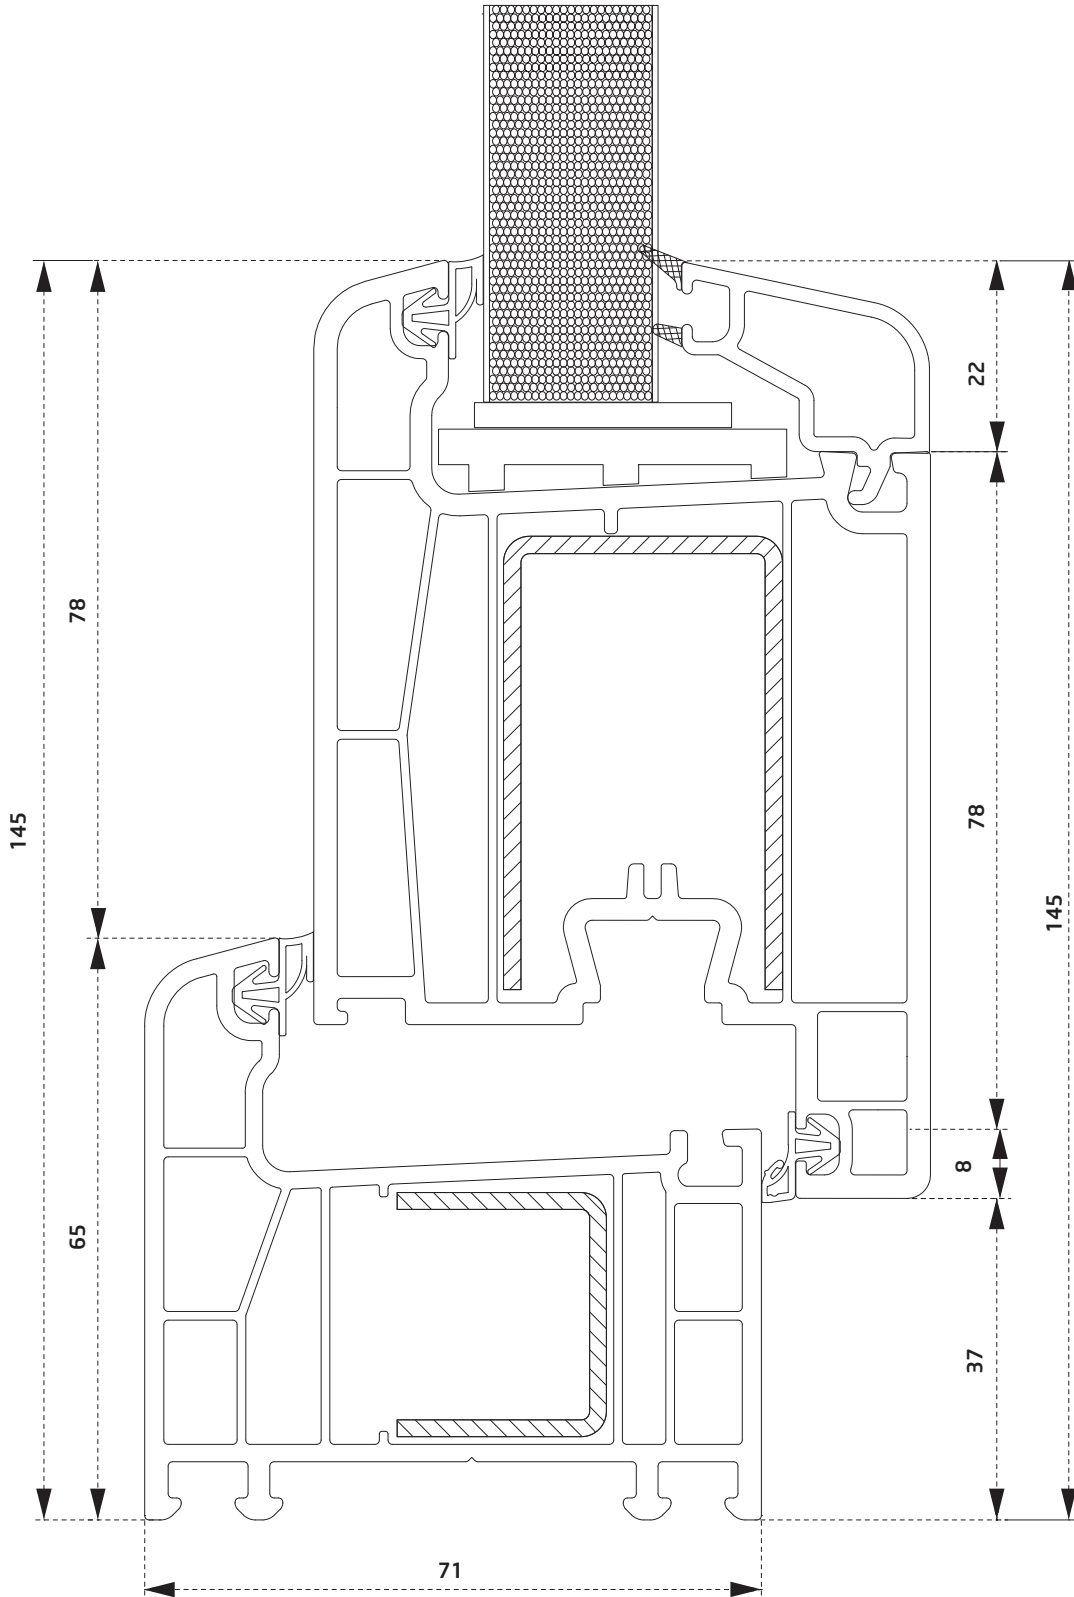

Kraft 70

BİRLEŞİM DETAYI / COMBINATION DETAIL