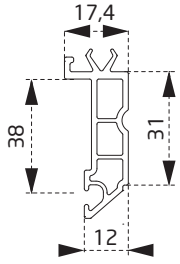

PVN1460BY
Tek Cam Çıtası
Single Glazing Bead

PVN1760BY
20 mm Cam Çıtası
20 mm Glazing Bead

PVN1960BY
24 mm Cam Çıtası
24mm Glazing Bead

Kräft Eco 60

YARDIMCI PROFİLLER / AUXILIARY PROFILES

PTS3660BY
Dekoratif Pervaz Profili
Decorative Casing Profile