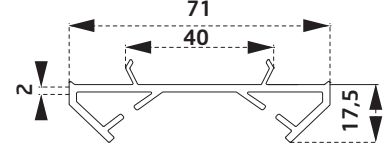

PDR2760BY
Köşe Dönüş Adaptörü
Corner Adapter