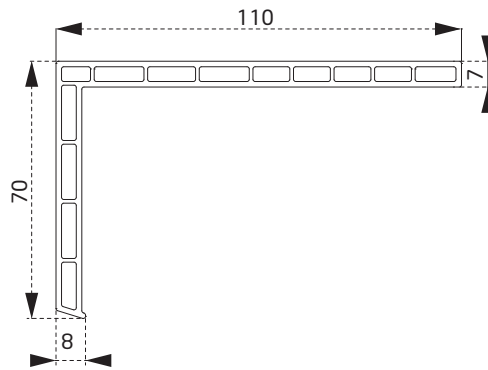

PSY3860BY
Sürme Kanat Adaptörü
Sliding Sash Adapter

PTS3660BY
Dekoratif Pervaz Profili
Decorative Casing Profile

PRSY49
Kasa Insert
Frame Insert

PTS2460BY
İnce Bağ
Coupling Profile

PTS3560BY
Pervaz Profili
Casing Profile