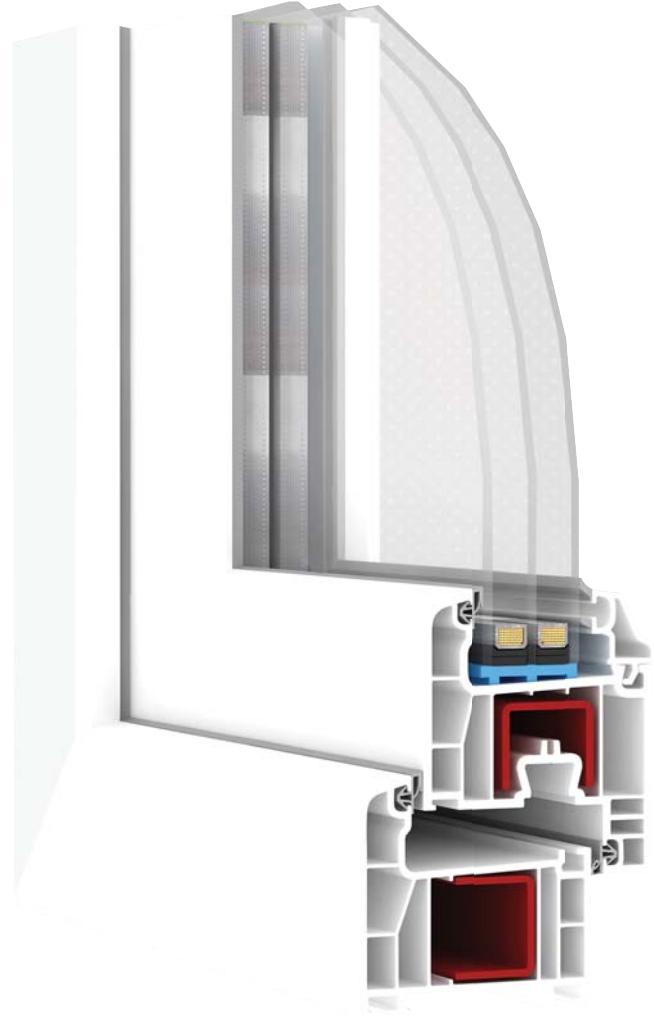

Kräft 70

5 ODACIKLI / 5 CHAMBERS