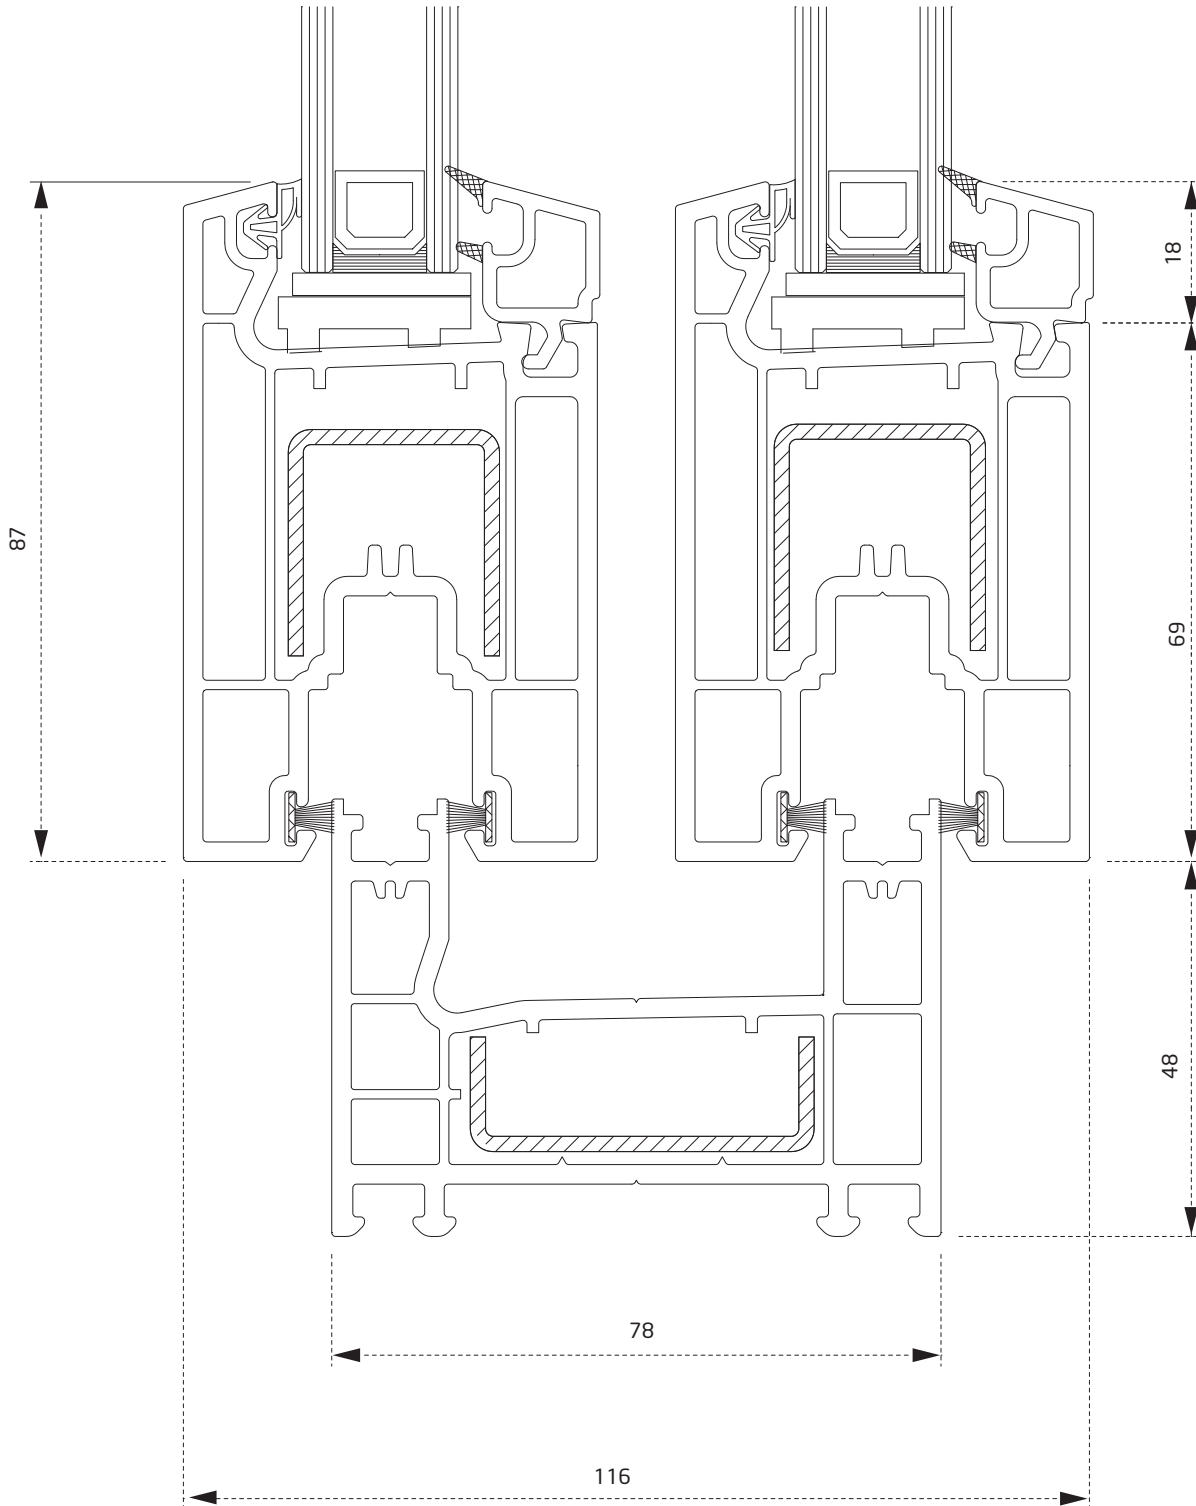

Kraft Slide

BİRLEŞİM DETAYI / COMBINATION DETAIL