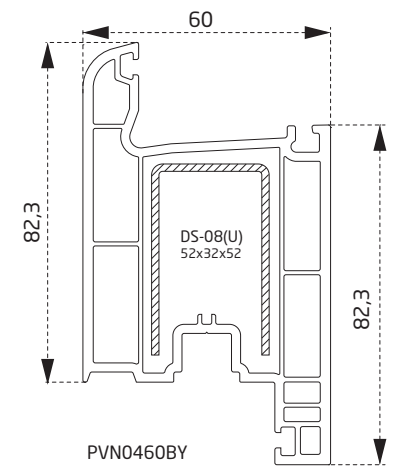

PVN0460BY
Kapı Profili
Opening Door Profile