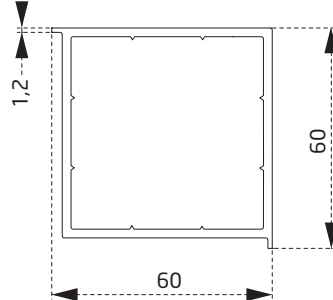

PEX3360BY
Kutu Profili
Box Profile