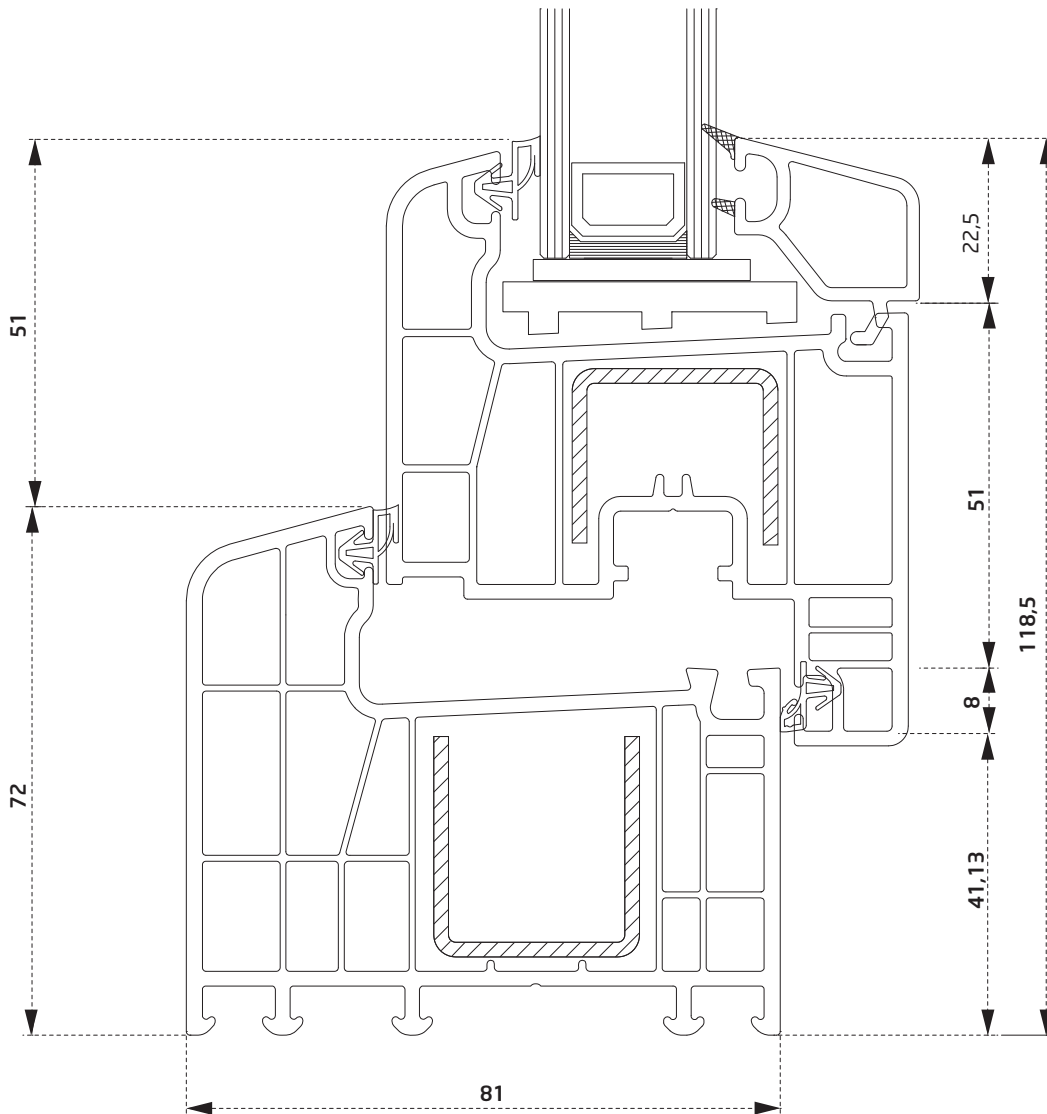

Kraft 80

BİRLEŞİM DETAYI / COMBINATION DETAIL