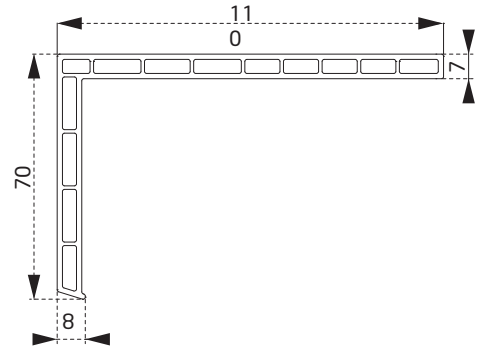

PDR3760BY
Kasa Yükseltme
Profili *Frame Joint
Profile*

PDR2760BY
Köşe Dönüş
Adaptörü *Corner
Adapter*

PTS3160B
Asimetrik
T
Covering

PDR2960BY
45° Köşe Dönüş
Adaptörü *45° Corner
Angle Adapter*

PTS3560B
Pervaz
Profili
*Sill
Profile*