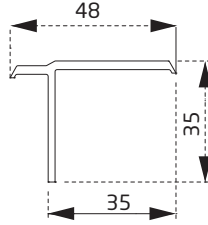

PVN1460BY
Tek Cam Çıtası
Single Glazing Bead

PVN1760BY
20 mm Cam Çıtası
20 mm Glazing Bead

PVN1960BY
24 mm Cam Çıtası
24mm Glazing Bead

Kräft Eco 60

YARDIMCI PROFİLLER / AUXILIARY PROFILES

PTS3660BY
Dekoratif Pervaz Profili
Decorative Casing Profile