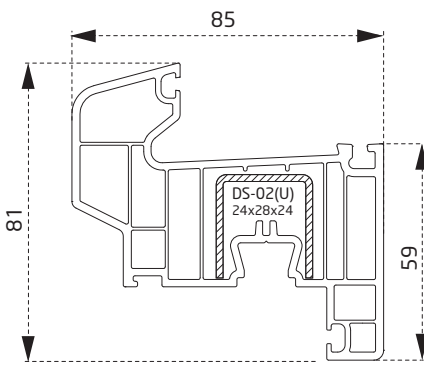

Sherwood
Sherwood

Antrasit
Anthracite

Vizon
Mink

Kraft 70

ANA PROFİLLER / MAIN PROFILES

PDR0160BY
Kasa Profili
Frame Profile

PDR0860BY
Pervazlı Kasa Profili
Casing Frame Profile

PDR0260BY
Kanat Profili
Sash Profile