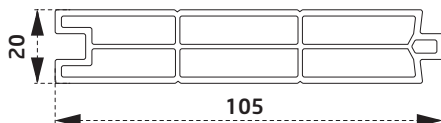

PTS2260BY
20 mm lambri
20 mm paneling