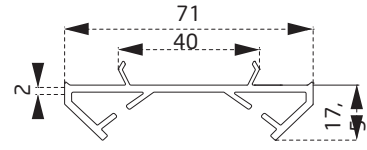

PDR2760BY
Köşe Dönüş
Adaptörü *Corner
Adapter*