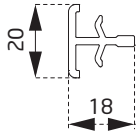

PTS2460BY
İnce Bağ
Coupling Profile