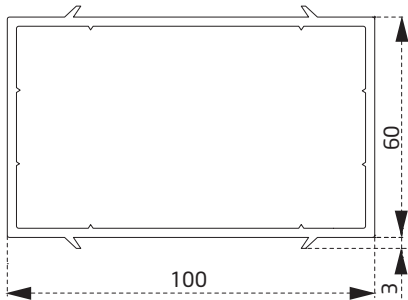

PTS3160BY
Asimetrik T
T Covering

PEX2760BY
Köşe Dönüş Adaptörü
Corner Adapter

PTS2460BY
İnce Bağ
Coupling Profile

PEX3760BY
Kasa Yükseltme Profili
Frame Joint Profile

PTS3560BY
Pervaz Profili
Casing Profile