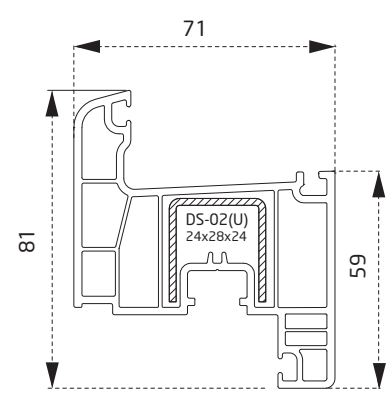

Sherwood
Sherwood

Antrasit
Anthracite

Vizon
Mink

Kraft 70

ANA PROFİLLER / MAIN PROFILES

PDR0160BY
Kasa Profili
Frame Profile

PDR0860BY
Pervazlı Kasa Profili
Casing Frame Profile

PDR0260BY
Kanat Profili
Sash Profile