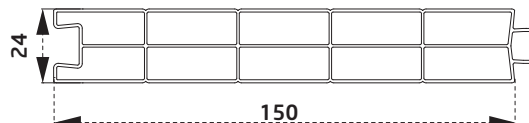

PDR3060BY
90° Köşe Dönüş Adaptörü
90° Corner Angle Adapter

PEX2860BY
60' Boru Profili
60' Pipe Profile

PTS2460BY
İnce Bağ
Coupling Profile

PTS2260BY
20 mm lambri
20 mm paneling

PTS2360BY
24 mm lambri
24 mm paneling