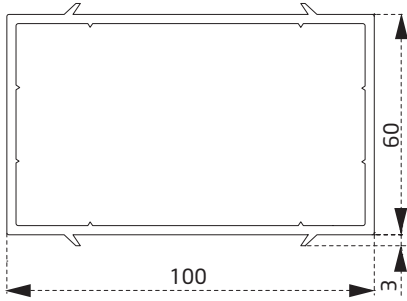

PEX2760BY
Köşe Dönüş Adaptörü
Corner Adapter

PTS2460BY
İnce Bağ
Coupling Profile

PEX3760BY
Kasa Yükseltme Profili
Frame Joint Profile

PTS3560BY
Pervaz Profili
Casing Profile

PEX3460BY
Kutu Profili
Box Profile