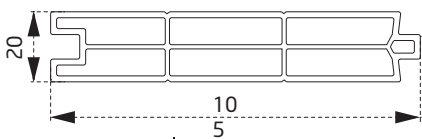

PTS2260B
Ø0 mm
İnce Panel
*0 mm
paneling*