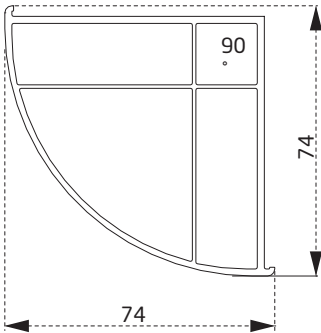

PDR3760BY
Kasa Yükseltme
Profili *Frame Joint
Profile*

PDR2760BY
Köşe Dönüş
Adaptörü *Corner
Adapter*

PTS3160B
Asimetrik
T
Covering

PDR2960BY
45° Köşe Dönüş
Adaptörü *45° Corner
Angle Adapter*

PTS3560B
Pervaz
Profili
*Sill
Profile*