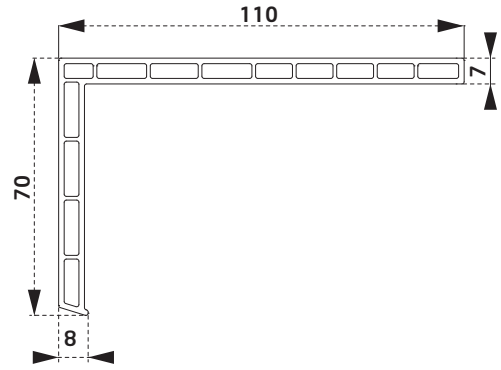

PDR3760BY
Kasa Yükseltme Profili
Frame Joint Profile

PDR2760BY
Köşe Dönüş Adaptörü
Corner Adapter

PTS3160BY
Asimetrik T
T Covering

PDR2960BY
45° Köşe Dönüş Adaptörü
45° Corner Angle Adapter

PTS3560BY
Pervaz Profili
Casing Profile