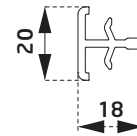

PTS2460BY
İnce Bağ
Coupling Profile