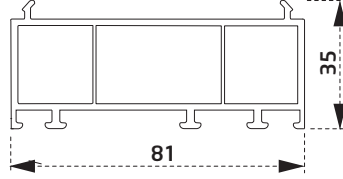

PDR1960BY
24 mm Cam Çıtası
24mm Glazing Bead

PDR2060BY
24 mm Dekoratif Cam Çıtası 24mm
Decorative Glazing Bead

PDR2160BY
30 mm Cam Çıtası
30 mm Glazing Bead

YARDIMCI PROFİLLER / AUXILIARY PROFILES

PTS3660BY
Dekoratif Pervaz Profili
Decorative Casing Profile