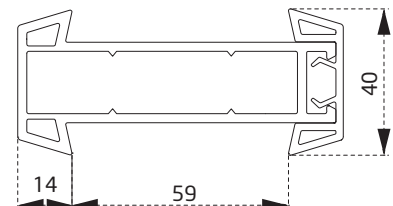

PEX2560BY
Geniş Bağ Profili
Wide Band Profile