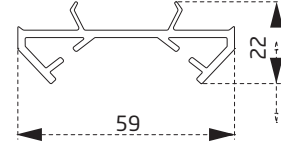

PEX2760BY
Köşe Dönüş Adaptörü
Corner Adapter