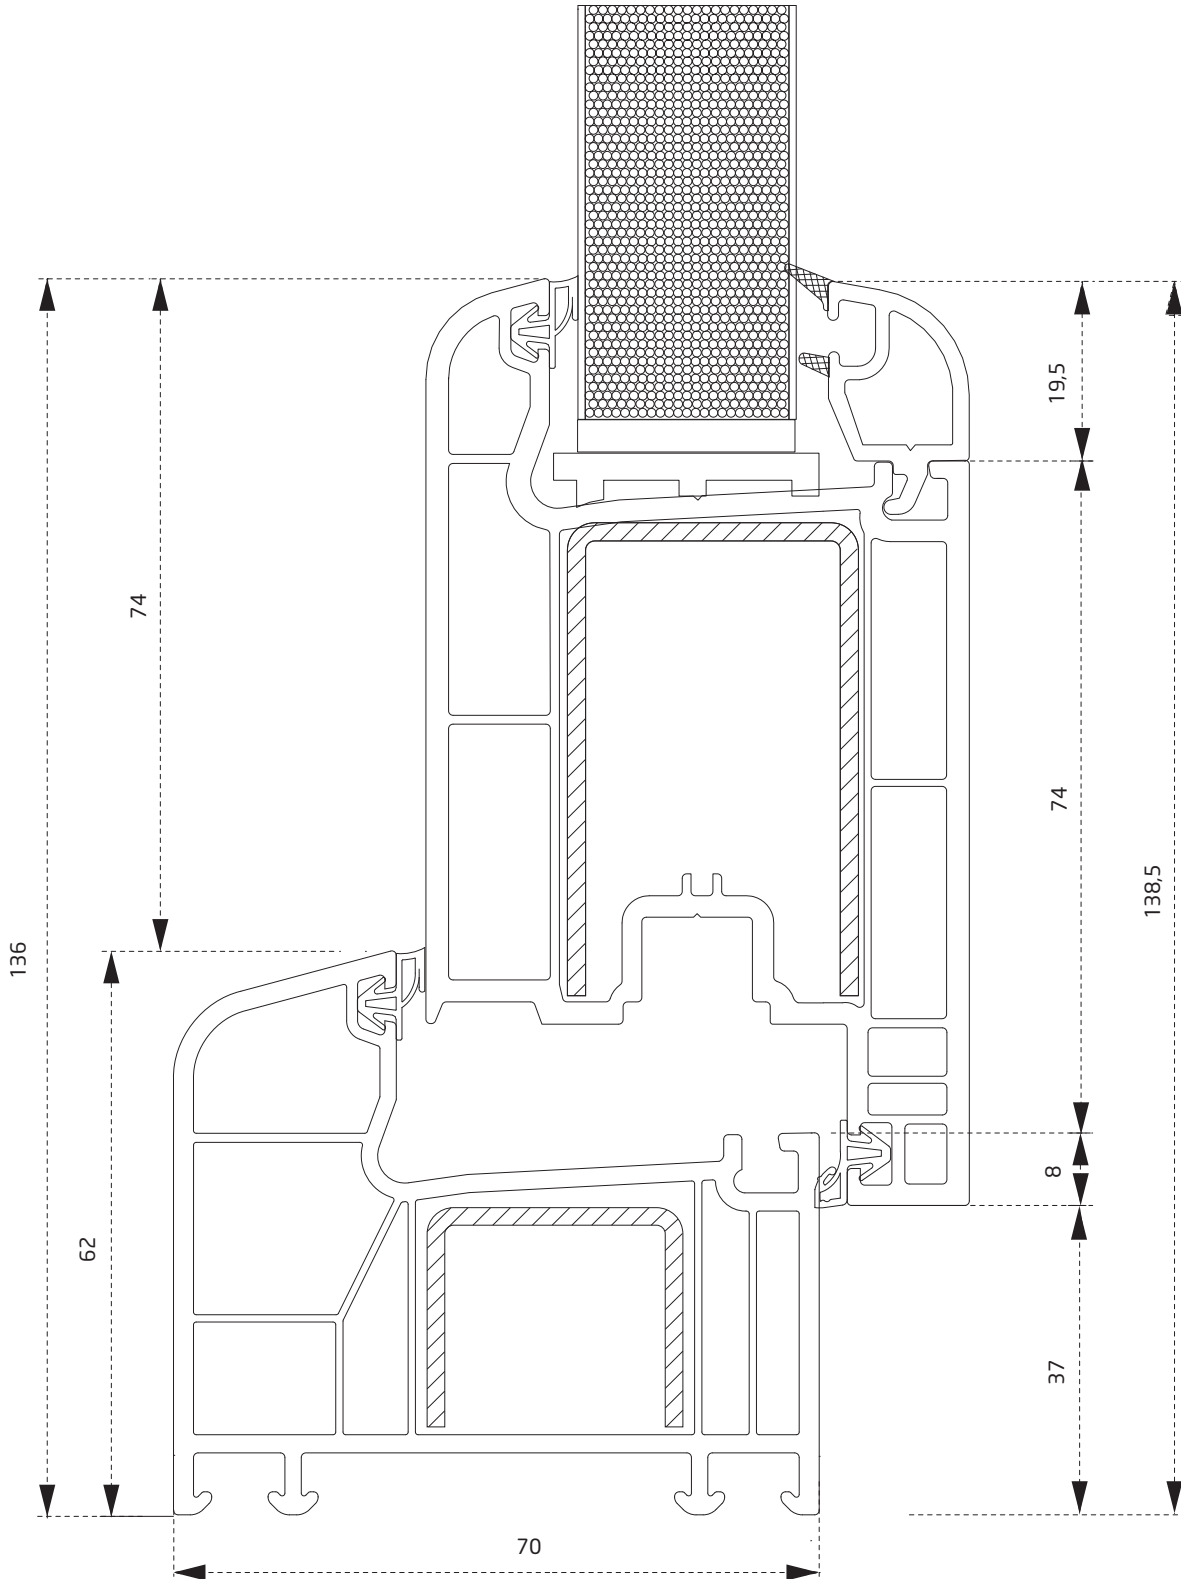

PTS3560BY
Pervaz Profili
Casing Profile

PTS2260BY
20 mm lambri
20 mm paneling

PTS2360BY
24 mm lambri
24 mm paneling

Kraft 70 / 60

BİRLEŞİM DETAYI / COMBINATION DETAIL

Kraft 70 / 60

BİRLEŞİM DETAYI / COMBINATION DETAIL