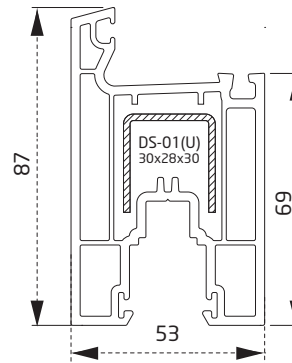

PSY4765BY
Kanat Profili
Sash Profile