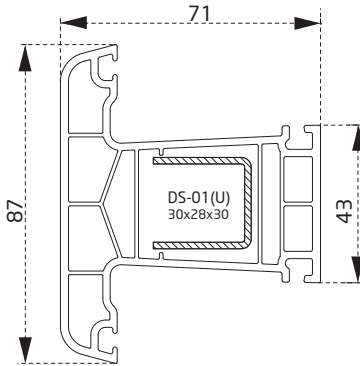

PDR0360BY
Orta Kayıt Profili
Mullion Profile