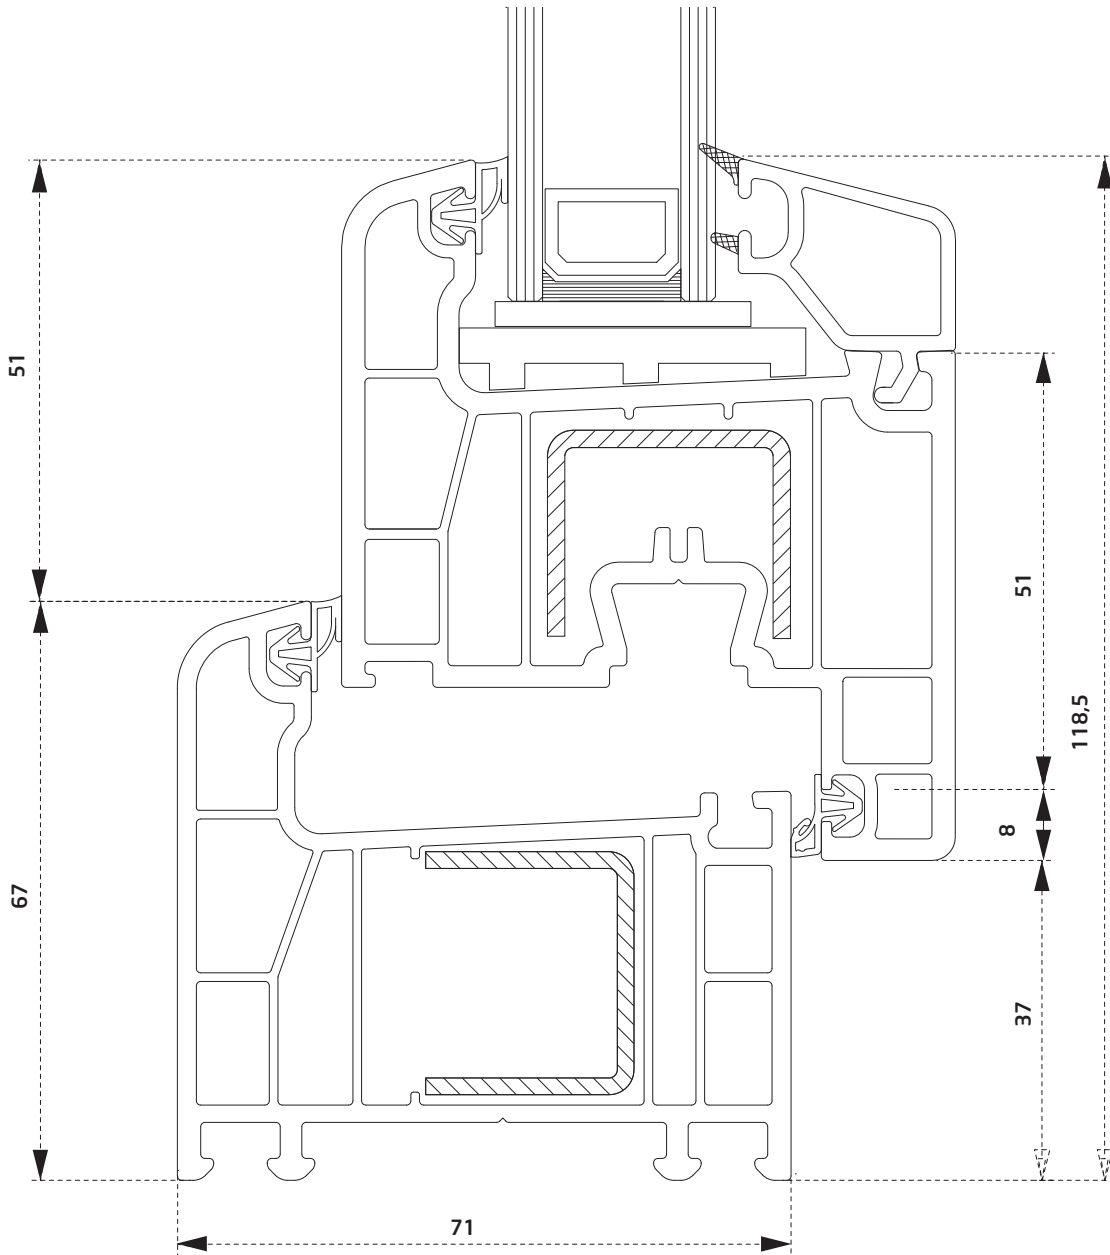

Kraft 70

BİRLEŞİM DETAYI / COMBINATION DETAIL