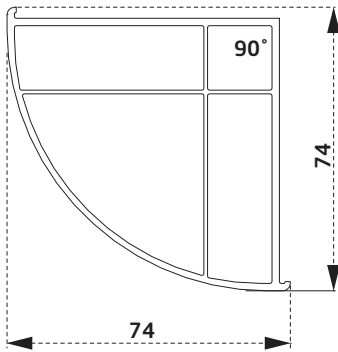

PDR3760BY
Kasa Yükseltme Profili
Frame Joint Profile

PDR2760BY
Köşe Dönüş Adaptörü
Corner Adapter

PTS3160BY
Asimetrik T
T Covering

PDR2960BY
45° Köşe Dönüş Adaptörü
45° Corner Angle Adapter

PTS3560BY
Pervaz Profili
Casing Profile