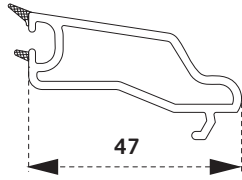

PGR0160BY
Kasa Profili
Frame Profile

PDR0260BY
Kanat Profili
Sash Profile

PDR0760BY
Damlalıklı Kanat Profili
Drained Sash Profile

PDR0360BY
Orta Kayıt Profili
Mullion Profile

PDR0460BY
Kapı Profili
Opening Door Profile

PDR0560BY
Dışa Açılım Kapı Profili
Outside Opening Door Profile

PDR1360BY
Stump Profili
Stump Profile

ÇITA PROFİLLERİ / GLAZING BEAD PROFILES

PDR1460BY
Tek Cam Çıtası
Single Glazing Bead

PDR1760BY
20 mm Cam Çıtası
20 mm Glazing Bead