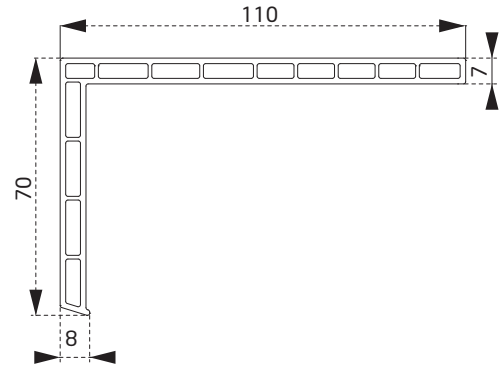

PTS3160BY
Asimetrik T
T Covering

PEX2760BY
Köşe Dönüş Adaptörü
Corner Adapter

PTS2460BY
İnce Bağ
Coupling Profile

PEX3760BY
Kasa Yükseltme Profili
Frame Joint Profile

PTS3560BY
Pervaz Profili
Casing Profile