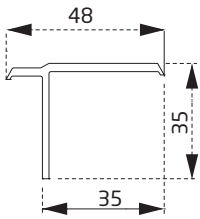

PTS3160B
Asimetrik
T
Covering