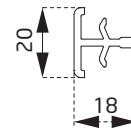

PTS2460B
İnce Bağı
Coupling
Profile