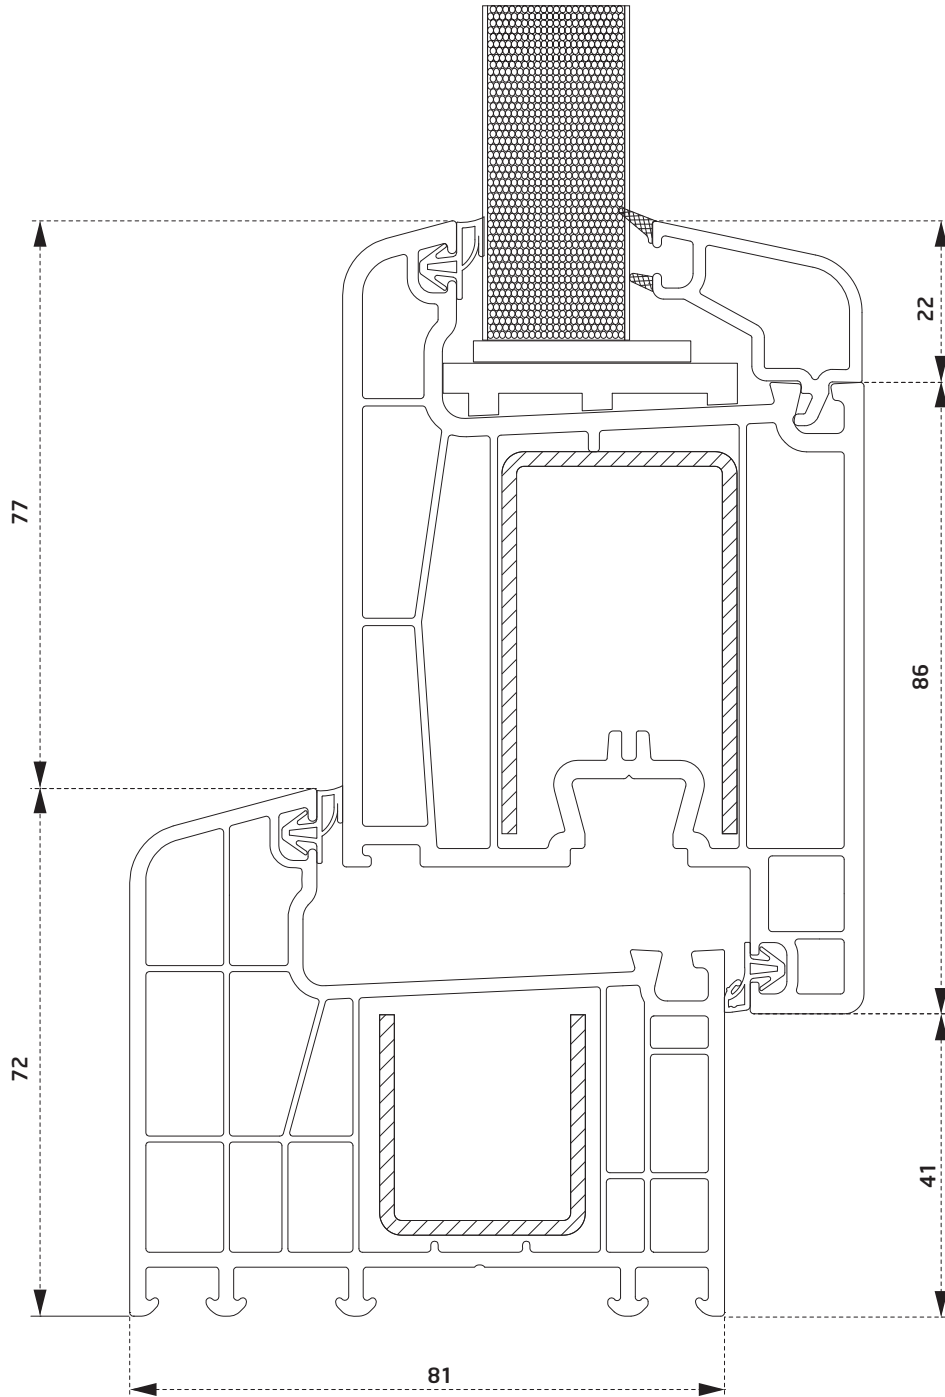

Kräft 80

BİRLEŞİM DETAYI / COMBINATION DETAIL