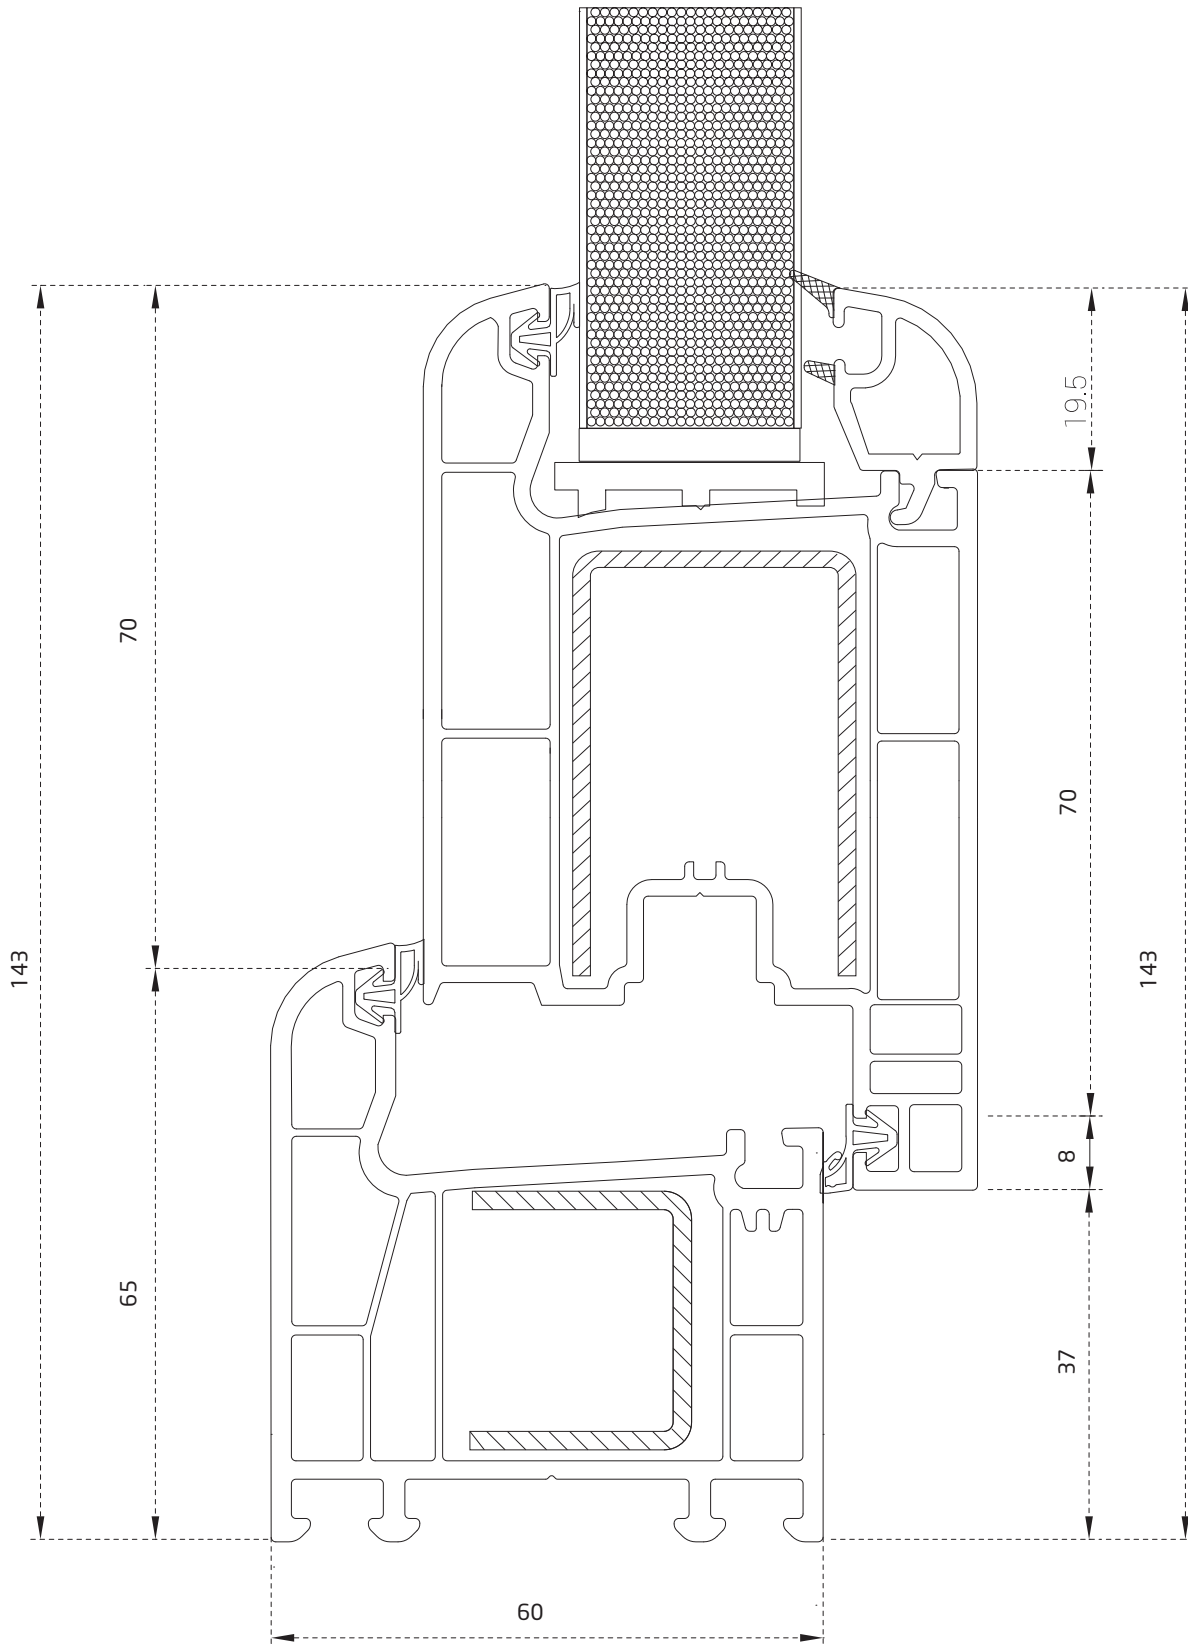

Kräft Eco 60

BİRLEŞİM DETAYI / COMBINATION DETAIL