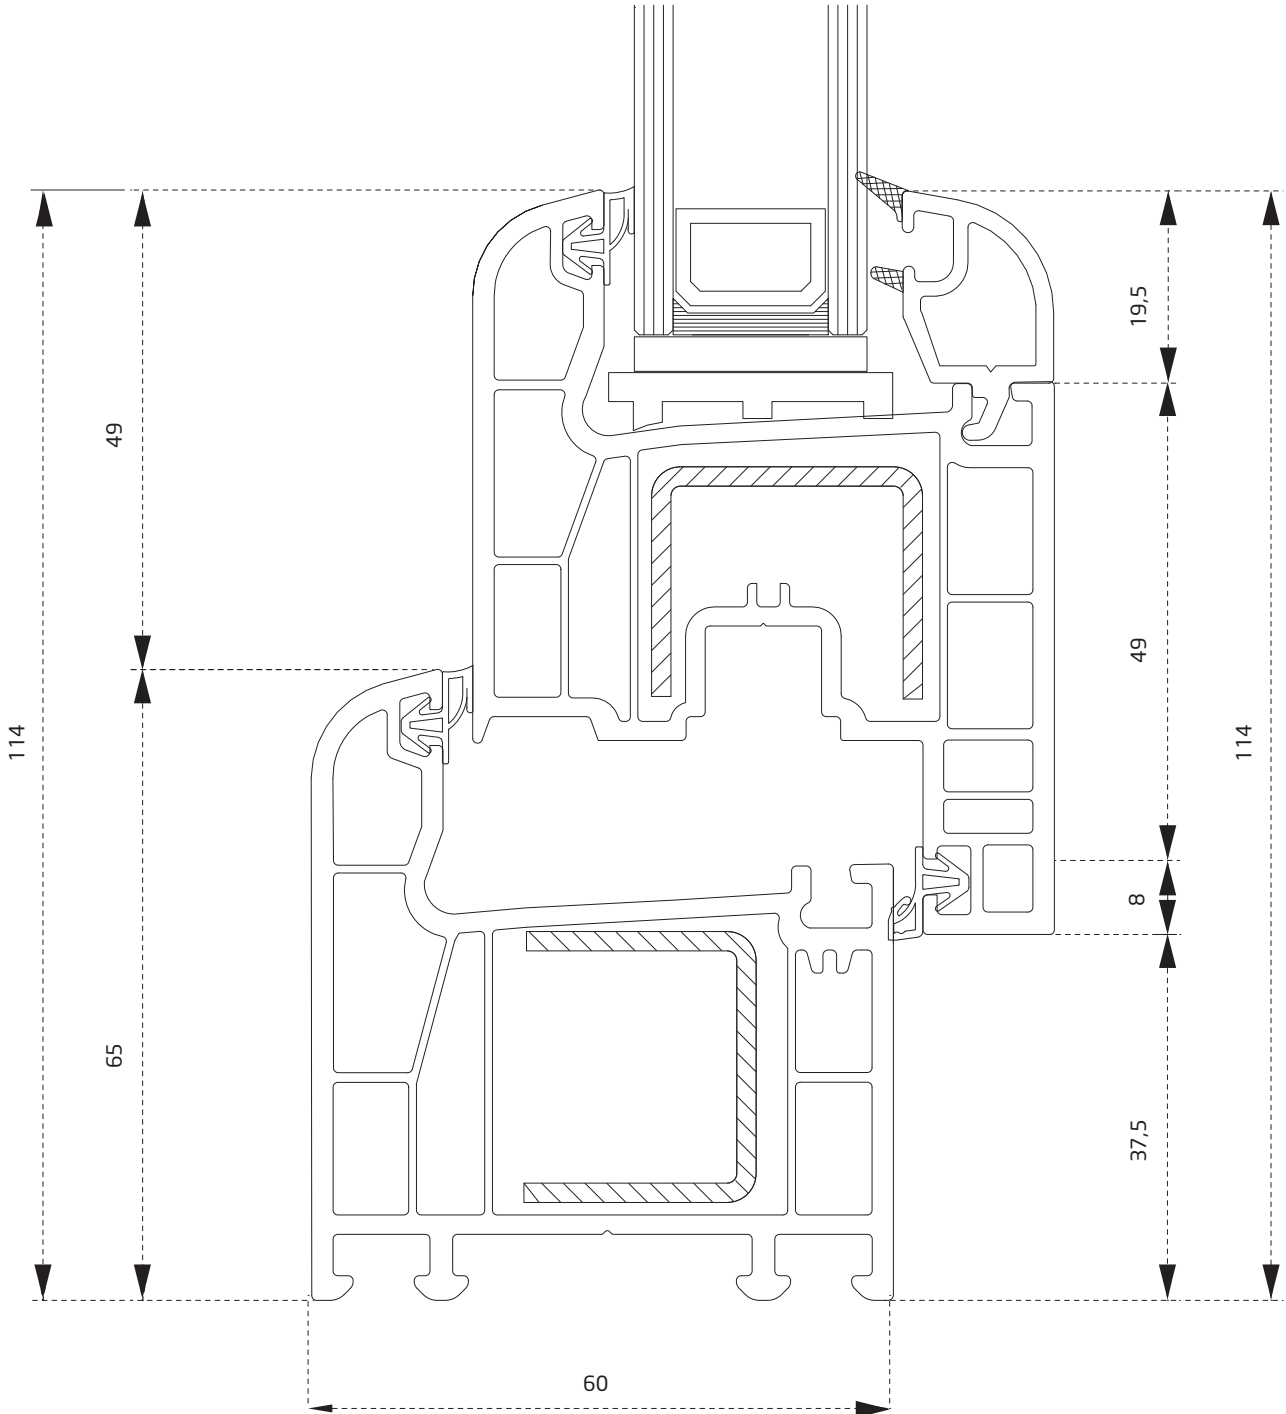

Kräft 60

BİRLEŞİM DETAYI / COMBINATION DETAIL