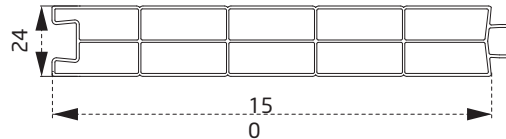

PDR3060BY
90° Köşe Dönüş
Adaptörü *90° Corner
Angle Adapter*

PEX2860B
Ø60' Boru Profili
*60' Pipe
Profile*

PTS2460B
İnce Bağı
Coupling
Profile

PTS2260B
Ø0 mm
İnce Panel
*0 mm
paneling*

PTS2360B
Ø4 mm
İnce Panel
*4 mm
paneling*