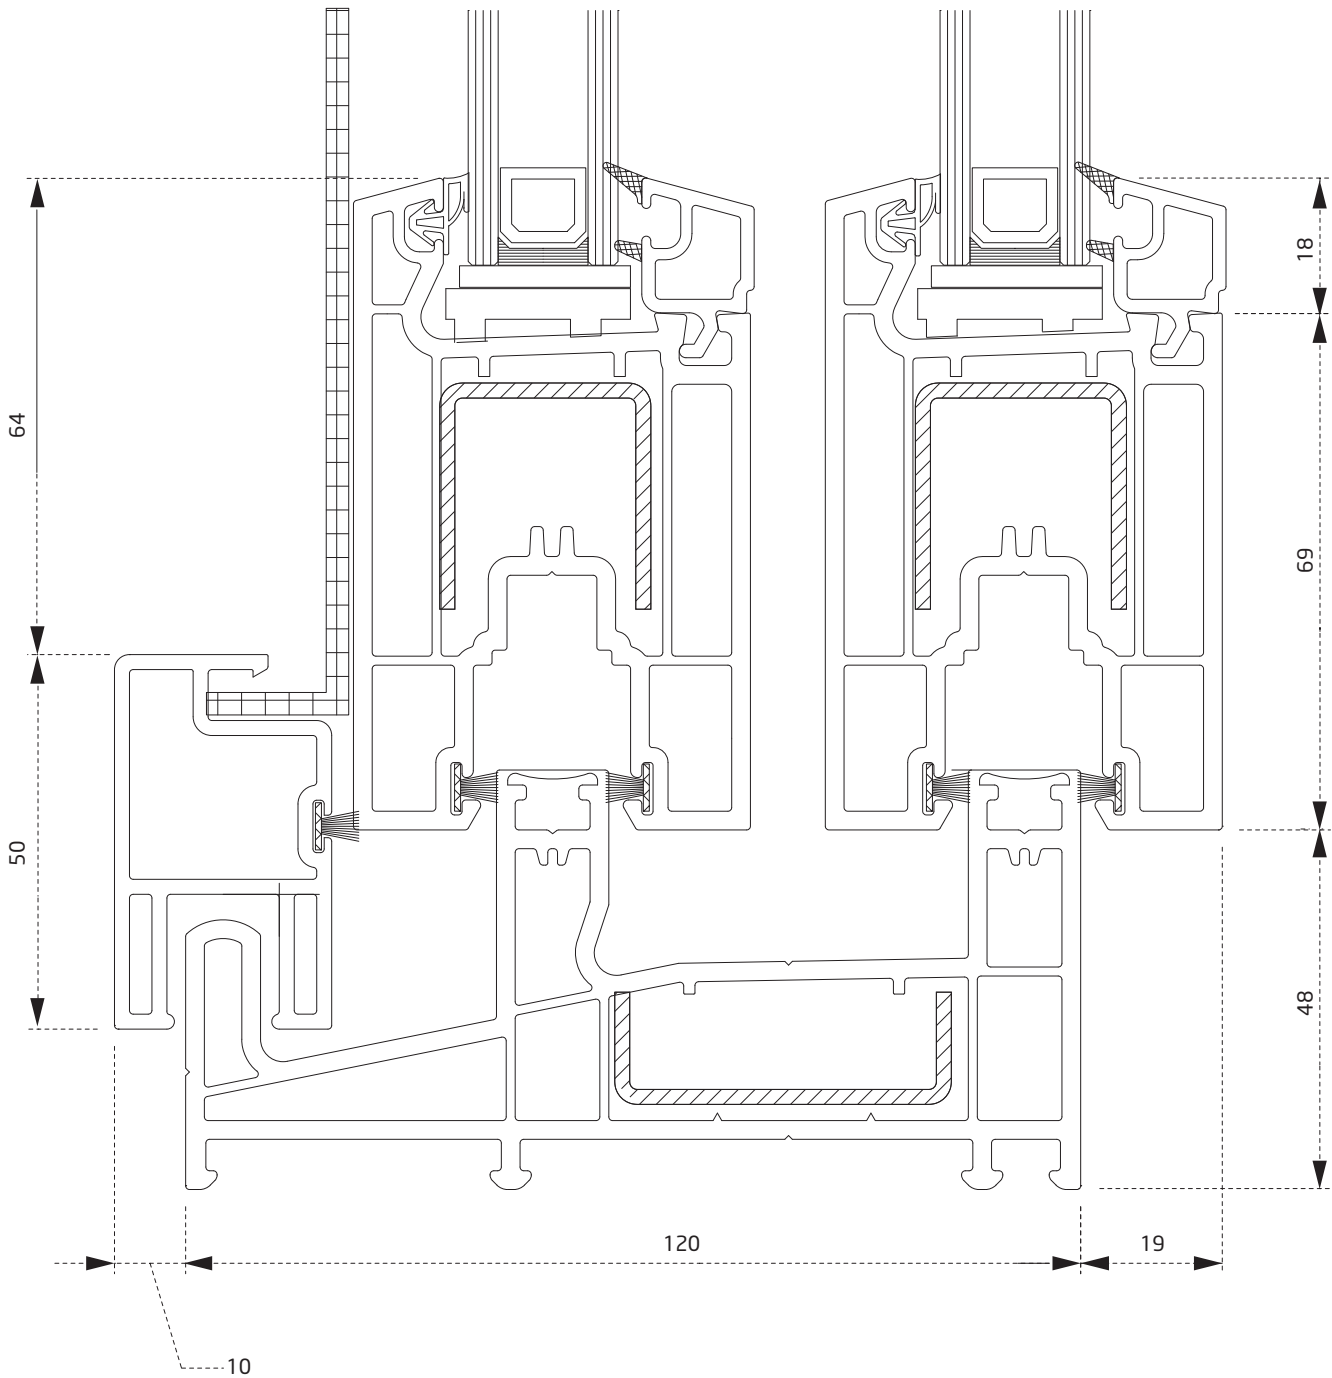

Kräft Slide

BİRLEŞİM DETAYI / COMBINATION DETAIL